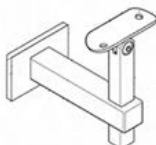

Canalina di fissaggio Led e clip di aggancio / Fastening Led duct and docking clip

CNL RACK
Canalina Led per corrimano scanalato
Duct for ribbed handrail

CLIP CNL RACK
Adattatore per attacco canalina Led al corrimano
Adapter for fastening Led duct to the handrail

Copertura / Cover

COP RACK
Copertura Led per canalina CNL RACK trasparente o opalina
Led Cover for duct CNL RACK, transparent or opal

Tappi / Stoppers

END CAP RACK Q
Tappo per corrimano quadrato
Stopper for square handrail

Raccordi / Junctions

RA RACK Q
Raccordo per corrimano quadrato
Junction for square handrail

RA RACK QS
Raccordo per corrimano circolare snodabile 0-70°
Junction for circular articulated handrail 0-70°

Fissaggio a parete / Wall fastening

WALL RACK Q
Supporto per fissaggio murale
Support for wall fastening

CLIP WALL RACK
Adattatore per attacco Wall Rack al corrimano
Adapter for Wall Rack connection to handrail

WALL RACK T
Supporto per fissaggio murale con passaggio cavi
Support for wall fastening with passage cables