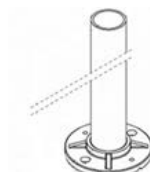

RA RACK T90
Raccordo per corrimano circolare 90°
Junction for circular handrail 90°

RA RACK SND 135
Raccordo snodabile 0°-135° L. 116.5cm
Swivel fitting 0°-135°. Length 116.5cm
RA RACK SND 210
Raccordo snodabile 0°-210° L. 214.5cm
Swivel fitting 0°-210°. Length 214.5cm

Fissaggio a parete / Wall fastening

WALL RACK T
Supporto per fissaggio murale con passaggio cavi
Support for wall fastening with passage cables

CLIP WALL RACK
Adattatore per attacco Wall Rack al corrimano
Adapter for Wall Rack connection to handrail

Fissaggio a pavimento / Floor fastening

FLOOR RACK T
Montante per ringhiera tondo Ø40mm H 970mm
Round jamb for railing Ø40mm H 970mm

COP FLOOR RACK T
Coperchio per flangia da saldare su Floor Rack T
Cover for flange to weld on Floor Rack T