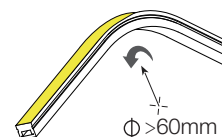

cod. **SIL 1616 TB RGBW**

Verso di curvatura

Dimensions	16x16 mm			
Power	15W/m			
Voltage	DC24V			
CRI	/ (5050LEDs)			
Led	96LEDs/M			
Cutting Length	67mm			
IP Grade	IP67			
Length/Reel	5050mm			
Color temperature	● R	● G	● B	● 3000K
Lumens	58lm/m	150lm/m	37lm/m	144lm/m

Accessori

Dimensioni